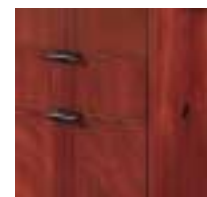

Construction - Constructed of hardwoods, mahogany veneers and other wood product. Desks, credenzas, file cabinets and bookcases all have heavy mortise and tenon, glued, stapled and screwed construction for maximum strength and durability. Tops are 1.25 inches thick with mahogany veneer and walnut veneer borders; finished in a rich mahogany color with a polyurethane top coat. All drawers feature five sided construction of solid wood with dovetail joints for strength and durability.