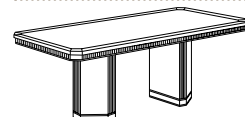

- Two adjustable shelves and one fixed shelf.

BOOKCASE

7435-42
W36 D15 H42

- Two adjustable shelves.

6

OPEN BOOKCASE

7435-148
W36 D16 H50

- Two adjustable shelves and one fixed shelf.
- Sets atop the lateral file.
- Includes adjustable glides and felt-pads.

48" ROUND CONFERENCE TABLE

7435-90
48" DIA x 30" HT

- Consists of:
-016 48" Round Top
-002 Base

ALSO AVAILABLE:

42" ROUND CONFERENCE TABLE

7435-89
42" DIA x 30" HT

- Consists of:
-011 42" Round Top
-002 Base