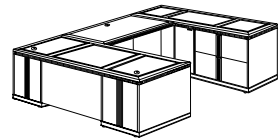

AMERICUS

7435

5

RIGHT EXECUTIVE U DESK WITH LATERAL FILE

7435-537
W72 D108 H30

- Consists of:
-570 Left Single Pedestal Desk
W72 D36 H30
-647 Right Lateral File Credenza
W72 D24 H30
-59 U Bridge
W48 D24 H30

ALSO AVAILABLE:

LEFT EXECUTIVE U DESK WITH LATERAL FILE

7435-538
W72 D108 H30

- Consists of:
-580 Right Single Pedestal Desk
-648 Left Lateral File Credenza
-59 U Bridge

DESK FEATURES:

- Center keyboard drawer with drop-front.
- Box / box / file drawer pedestal.
- Hidden storage accessible via spring loaded panel on approach side of pedestal.
- Locking pedestal.
- Grommets in top corners.