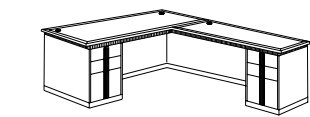

LATERAL FILE / DRAWER CREDENZA
7435-25
W72 D24 H30

- Two lateral file drawers.
- Box / box / file drawer per pedestal.

LATERAL FILE CREDENZA
7435-27
W72 D24 H30

- Four locking lateral file drawers.

4

72" RIGHT EXECUTIVE L DESK
7435-74
W72 D108 H30
Consists of:
-570 Left Single Pedestal Desk
W72 D36 H30
-679 Right Single Pedestal Return
W72 D24 H30