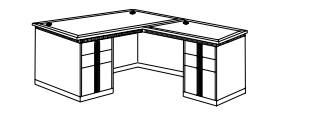

66" RIGHT EXECUTIVE L DESK
7435-48
W66 D78 H30
Consists of:
-370 Left Single Pedestal Desk
W66 D30 H30
-579 Right Single Pedestal Return
W48 D24 H30

ALSO AVAILABLE:
66" LEFT EXECUTIVE L DESK
7435-49
W66 D78 H30

1. Consists of:
   -380 Right Single Pedestal Desk
   -589 Left Single Pedestal Return

1. **DESK FEATURES:**
2. Center keyboard drawer with drop-front.
   - Box / box / file drawer pedestal.
   - Hidden storage accessible via spring loaded panel on approach side of pedestal.
   - Locking pedestal.
   - Grommets in top corners.
3. **RETURN FEATURES:**
4. Center keyboard drawer with drop-front.
   - Box / box / file drawer pedestal.
   - Locking pedestal.
   - Grommet in top corner.