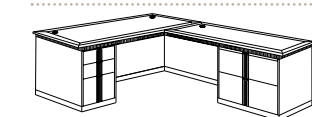

RIGHT EXECUTIVE LATERAL FILE L DESK
7435-76
W72 D108 H30
Consists of:
-570 Left Single Pedestal Desk
W72 D36 H30
-547 Right Lateral File Return
W72 D24 H30

ALSO AVAILABLE:
LEFT EXECUTIVE LATERAL FILE L DESK
7435-77
W72 D108 H30

1. Consists of:
   -580 Right Single Pedestal Desk
   -548 Left Lateral File Return

1. **DESK FEATURES:**
2. Center keyboard drawer with drop-front.
   - Box / box / file drawer pedestal.
   - Hidden storage accessible via spring loaded panel on approach side of pedestal.
   - Locking pedestal.
   - Grommets in top corners.
3. **RETURN FEATURES:**
4. Center keyboard drawer with drop-front.
   - Two lateral file drawers.
   - Locking pedestal.
   - Grommet in top corner.