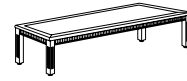

RECTANGULAR CONFERENCE TABLE

7435-96
W96 D42 H30

- Consists of:
-004 Rectangular Top
-003 Bases (2)

SQUARE END TABLE

7435-10
W24 D24 H20

RECTANGULAR COFFEE TABLE

7435-40
W60 D24 H16

SOFA / CONSOLE TABLE