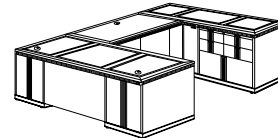

ALSO AVAILABLE:

LEFT EXECUTIVE U DESK WITH LATERAL FILE

7435-538
W72 D108 H30

- Consists of:
-580 Right Single Pedestal Desk
-648 Left Lateral File Credenza
-59 U Bridge

DESK FEATURES:

- Center keyboard drawer with drop-front.
- Box / box / file drawer pedestal.
- Hidden storage accessible via spring loaded panel on approach side of pedestal.
- Locking pedestal.
- Grommets in top corners.

CREDENZA FEATURES:

- Two lateral file drawers.
- Vertical cabinet with a removable shelf.
- Locking pedestal.

BRIDGE FEATURES:

- Keyboard drawer with drop-front.
- Cable accessible.

RIGHT EXECUTIVE U DESK WITH PERSONAL FILE