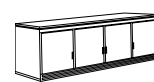

7435-62
W72 D15.75 H50

ALSO AVAILABLE:

OVERHEAD STORAGE

7435-61

W66 D15.75 H50

- Center two-door cabinet with an adjustable shelf.
- Left and right single door cabinets.
- Cable access grommet.

WALL UNIT OVERHEAD STORAGE

7435-403
W70.5 D15.75 H24.25

- Center two-door cabinet with an adjustable shelf.
- Left and right single door cabinets.
- Designed for use in wall unit applications.

LATERAL FILE

7435-16
W38.5 D24 H30

- Two individually locking lateral file drawers.