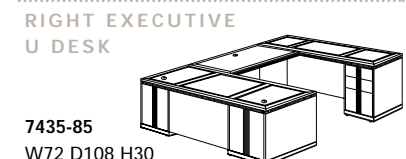

RIGHT EXECUTIVE U DESK
7435-85
W72 D108 H30
Consists of:
-570 Left Single Pedestal Desk
W72 D36 H30
-571 Right Single Pedestal Credenza
W72 D24 H30
-59 U Bridge, W48 D24 H30

ALSO AVAILABLE:
LEFT EXECUTIVE U DESK
7435-86
W72 D108 H30

1. Consists of:
   -580 Right Single Pedestal Desk
   -581 Left Single Pedestal Credenza
   -59 U Bridge

1. **DESK FEATURES:**
2. Center keyboard drawer with drop-front.
   - Box / box / file drawer pedestal.
   - Hidden storage accessible via spring loaded panel on approach side of pedestal.
   - Locking pedestal.
   - Grommets in top corners.
3. **CRENDENZA FEATURES:**
4. Center keyboard drawer with drop-front.
   - Box / box / file drawer pedestal.
   - Locking pedestal.
5. **BRIDGE FEATURES:**
6. Keyboard drawer with drop-front.
   - Cable accessible.