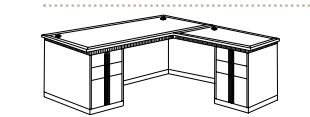

72" RIGHT EXECUTIVE L DESK
7435-57
W72 D84 H30
Consists of:
-570 Left Single Pedestal Desk
W72 D36 H30
-579 Right Single Pedestal Return
W48 D24 H30

ALSO AVAILABLE:
72" LEFT EXECUTIVE L DESK
7435-58
W72 D84 H30

1. Consists of:
   -580 Right Single Pedestal Desk
   -589 Left Single Pedestal Return

1. **DESK FEATURES:**
2. Center keyboard drawer with drop-front.
   - Box / box / file drawer pedestal.
   - Hidden storage accessible via spring loaded panel on approach side of pedestal.
   - Locking pedestal.
   - Grommets in top corners.
3. **RETURN FEATURES:**
4. Center keyboard drawer with drop-front.
   - Box / box / file drawer pedestal.
   - Locking pedestal.
   - Grommet in top corner.