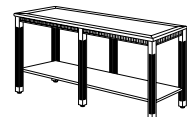

SOFA / CONSOLE TABLE

7435-82
W60 D17 H30