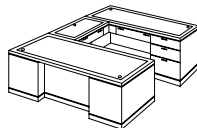

EXECUTIVE RIGHT "U" DESK

7700-78
W72 D108 H30

1. Consists of:
2. -570 Left Single Pedestal Desk
     W72 D36 H30
   - -571 Right Single Pedestal Credenza
     W72 D24 H30
   - -59 "U" Bridge
     W48 D24 H30

ALSO AVAILABLE:
EXECUTIVE LEFT "U" DESK

7700-79
W72 D108 H30

1. Consists of:
2. -580 Right Single Pedestal Desk
   - -581 Left Single Pedestal Credenza
   - -59 "U" Bridge

DESK / CREDENZA FEATURES:

- Drop-front center / keyboard drawer with pencil tray and cable access.
- Box / box / file drawer pedestal.
- Bottom box drawer has removable dividers.
- Bottom two drawers lock via knee-hole located lock.
- Cable grommets in top front corners.

BRIDGE FEATURES:

- Drop-front center / keyboard drawer with pencil tray and cable access.
- Cable grommet in top front center.