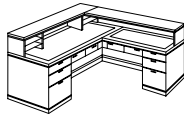

RIGHT RECEPTION "L" DESK

7700-66

W72 D86 H43

Consists of:

- -570 Left Single Pedestal Desk
  W72 D36 H30
- -579 Right Single Pedestal Return
  W50 D24 H30
- -528 Desk Riser
  W71.75 D12 H13
- -525 Right Return Riser
  W74 D12 H13

ALSO AVAILABLE:

LEFT RECEPTION "L" DESK

7700-67

W72 D86 H43

Consists of:

- -580 Right Single Pedestal Desk
- -589 Left Single Pedestal Return
- -528 Desk Riser
- -527 Left Return Riser

- Drop-front center / keyboard drawer with pencil tray and cable access.
- Box / box / file drawer per pedestal.
- Bottom box drawers have removable dividers.
- Bottom two drawers in each pedestal lock via kneehole located locks.
- Cable grommet in top front corner(s).
- Desk riser has four 13" wide shelves.
- Return riser has two 13" wide shelves.