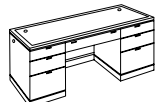

EXECUTIVE DESK

7700-36

W72 D36 H30

ALSO AVAILABLE:

EXECUTIVE DESK

7700-34

W66 D30 H30

- Drop-front center / keyboard drawer with pencil tray and cable access.
- Box / box / file drawer per pedestal.
- Bottom box drawer has removable dividers.
- Bottom two drawers lock via knee-hole located lock.
- Cable grommets in top front corners.