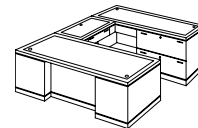

EXECUTIVE RIGHT LATERAL FILE "U" DESK

7700-537
W72 D108 H30

1. Consists of:
2. -570 Left Single Pedestal Desk
     W72 D36 H30
   - -547 Right Lateral File Credenza
     W72 D24 H30
   - -59 "U" Bridge
     W48 D24 H30

ALSO AVAILABLE:
EXECUTIVE LEFT LATERAL FILE "U" DESK

7700-538
W72 D108 H30

1. Consists of:
2. -580 Right Single Pedestal Desk
   - -548 Left Lateral File Credenza
   - -59 "U" Bridge

DESK FEATURES:

- Drop-front center / keyboard drawer with pencil tray and cable access.
- Box / box / file drawer pedestal.
- Bottom box drawer has removable dividers.
- Bottom two drawers lock via knee-hole located lock.
- Cable grommets in top front corners.

CREDENZA FEATURES:

- Two locking lateral file drawers.
- Cable grommets in top front corners.

BRIDGE FEATURES:

- Drop-front center / keyboard drawer with pencil tray and cable access.
- Cable grommet in top front center.