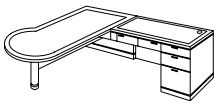

BELVEDERE

VENEER COLLECTION 7700

4

EXECUTIVE RIGHT PENINSULA "L" DESK

7700-45
W72 D92 H30

1. Consists of:
2. -521 Left Peninsula Desk
     W72 D42 H30
   - -579 Right Single Pedestal Return
     W50 D24 H30

ALSO AVAILABLE:
EXECUTIVE LEFT PENINSULA "L" DESK

7700-46
W72 D92 H30

1. Consists of:
2. -531 Right Peninsula Desk
   - -589 Left Single Pedestal Return

RETURN FEATURES:

- Drop-front center / keyboard drawer with pencil tray and cable access.
- Box / box / file drawer pedestal.
- Bottom box drawer has removable dividers.
- Bottom two drawers lock via knee-hole located lock.
- Cable grommet in top front corner.