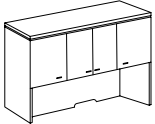

- Four cabinets, each with an adjustable shelf.

OPEN OVERHEAD STORAGE

7700-41
W36 D14 H46

- Two adjustable shelves.
- Sits atop -16.

LATERAL FILE STORAGE UNIT

7700-07
W36 D24 H80

- Two door cabinet with three adjustable shelves.
- Two lateral file drawers.
- Equipped with anti-tip device.