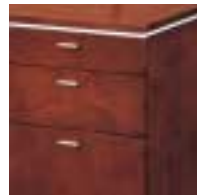

Styling - A Sunset Cherry finish highlights this contemporary styled group. Details include figured book-matched anigre veneers, walnut veneer banding on tops and satin aluminum accents under tops and around bases. The satin aluminum hardware is consistent with the clean lines of this distinct group.