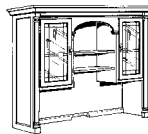

RIGHT EXECUTIVE "L" DESK

7665-55
W72 D84.75 H30

Consists of:

- 570 Left Single Pedestal Desk
W72 D36 H30
- 579 Right Single Pedestal Return
W48.75 D21 H30

ALSO AVAILABLE:

LEFT EXECUTIVE "L" DESK

7665-56
W72 D84.75 H30

CURIO OVERHEAD STORAGE

7665-44
W73 D16.5 H50

- Two cabinets, each with an adjustable glass shelf.
- Center has one adjustable and one fixed shelf.
- Canister light in each cabinet.
- Task light.

LATERAL FILE