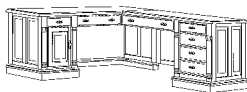

COMPUTER "L" DESK

7665-48
W72 D78 H30

Consists of:

- -480 Left Single Computer Pedestal Desk
  W72 D30 H30
- -489 Right Single Pedestal Return
  W48 D21 H30

DESK FEATURES:

- Pull-out drop-front keyboard drawer with pencil tray, cable access and power manager / surge protector.
- Writing board / felt-lined box drawer with pencil tray / door cabinet with a CPU compartment and three pigeon hole drawers.
- Knee-hole shelf.
- Cable accessible.

RETURN FEATURES:

- Felt-lined center drawer with a pencil tray.
- Writing board / felt-lined box / box with removable dividers / file drawer.
- Bottom two drawers secure via knee-hole lock.
- Cable accessible.