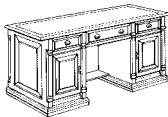

RIGHT EXECUTIVE "L" DESK

7665-55
W72 D84.75 H30

Consists of:

- 570 Left Single Pedestal Desk
W72 D36 H30
- 579 Right Single Pedestal Return
W48.75 D21 H30

ALSO AVAILABLE:

LEFT EXECUTIVE "L" DESK

7665-56
W72 D84.75 H30

CURIO OVERHEAD STORAGE

7665-44
W73 D16.5 H50

- Two cabinets, each with an adjustable glass shelf.
- Center has one adjustable and one fixed shelf.
- Canister light in each cabinet.
- Task light.

LATERAL FILE