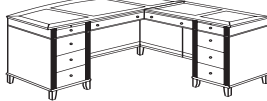

EXECUTIVE RIGHT "L" W/ BOW DESK

7855-55

Consists of:

-570 Left Single Pedestal Bow Desk

W72 D36 H30

-579 Right Single Pedestal Return

W50 D22 H30

ALSO AVAILABLE:

EXECUTIVE LEFT "L" W/ BOW DESK

7855-56

Consists of:

-580 Right Single Pedestal Bow Desk

-589 Left Single Pedestal Return

- Center drawer with drop-front on both desk and return can be used as a conventional or a keyboard drawer.
- Pull-out writing board / box / box / file drawer per pedestal / bottom box drawer with adjustable wood dividers.
- Kneehole lock secures bottom two drawers.