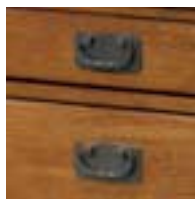

Construction - Construction is of veneers, wood and wood product with a warm Cured Oak finish. Drawers feature a four-sided construction of wood dove-tailed to drawer fronts.

Styling - A warm Cured Oak finish and complimentary antique metal pulls coordinate with the mission styling of the Midlands collection.